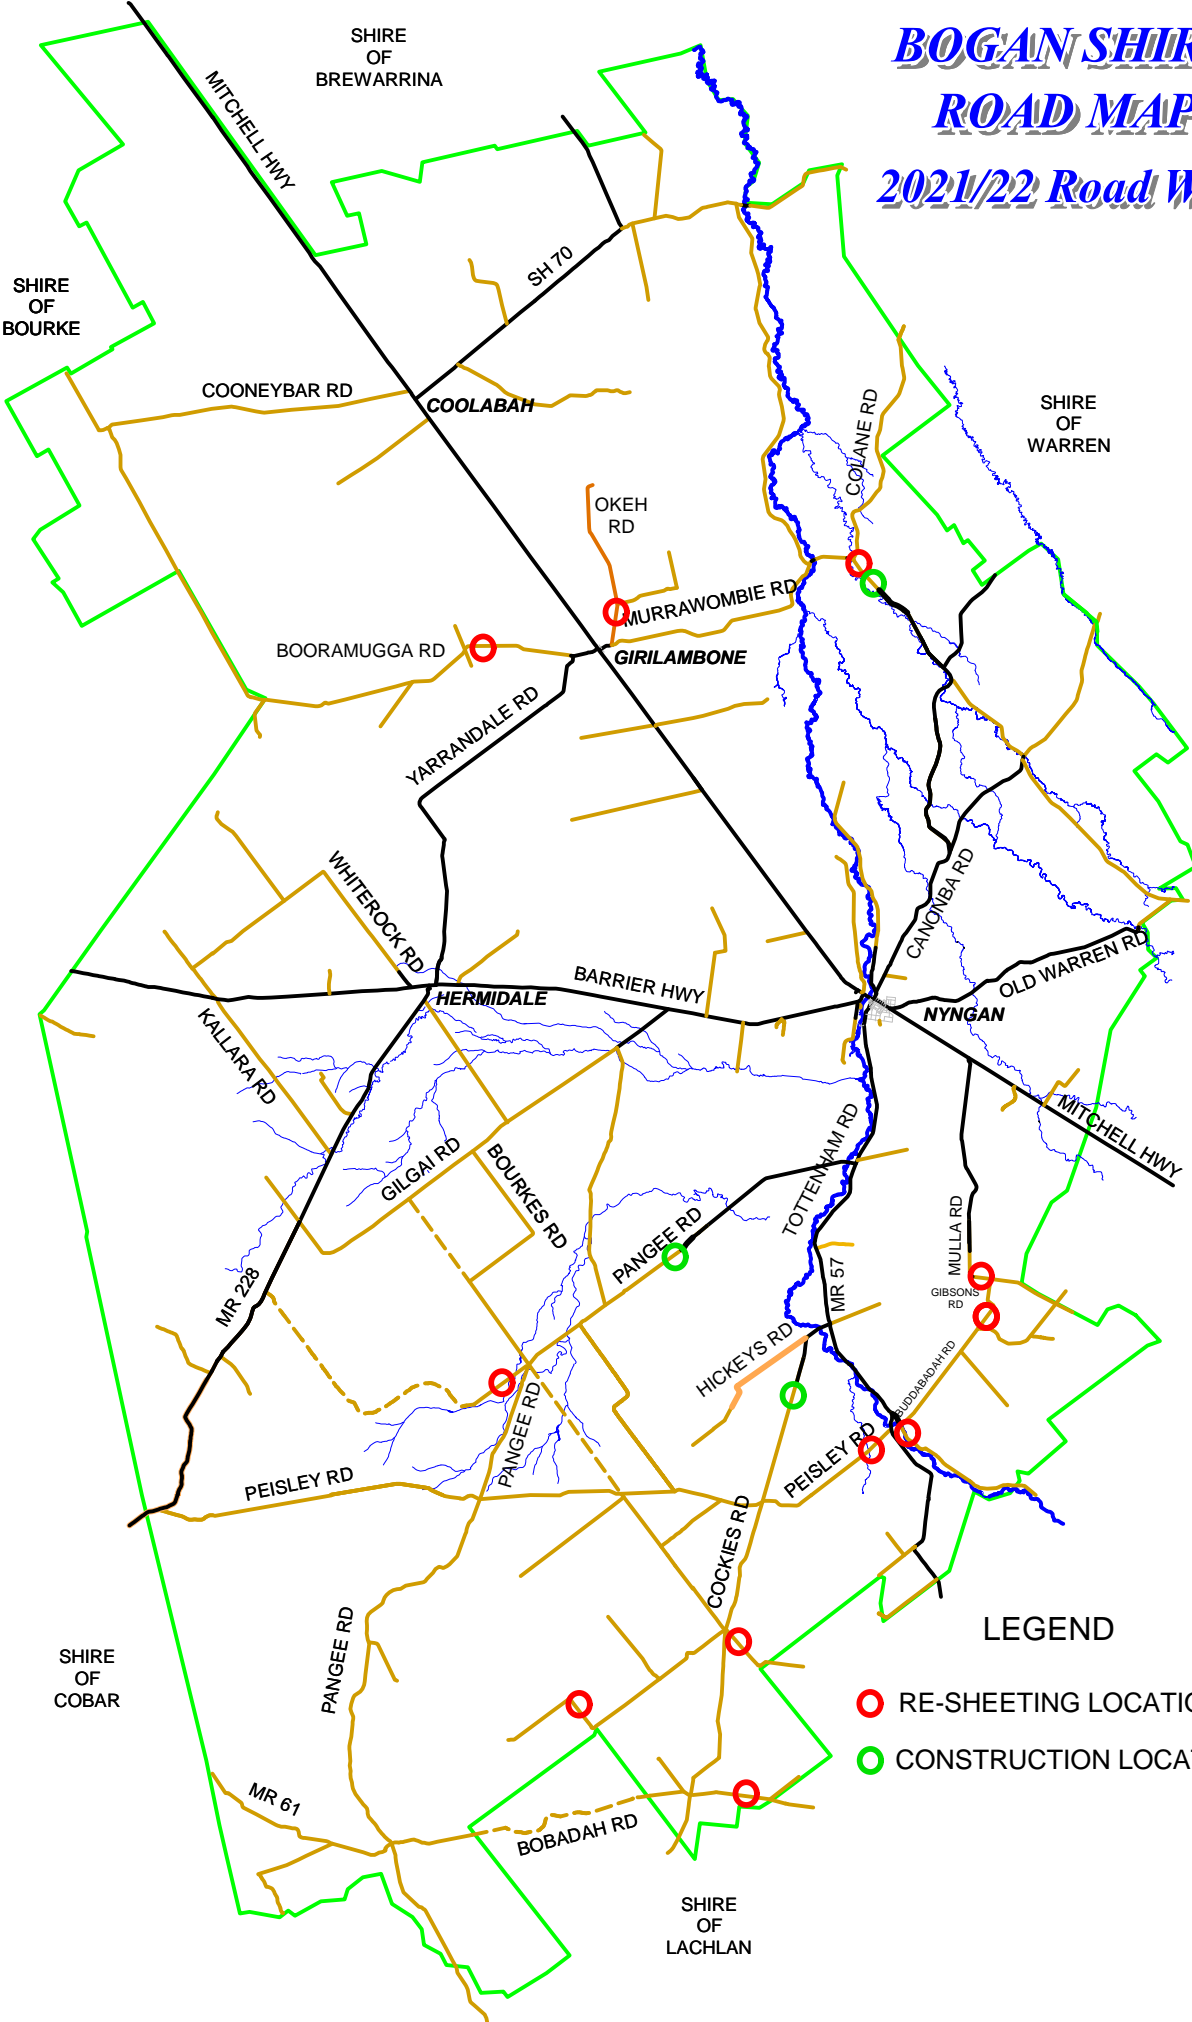

BOGAN SHIRE

ROAD MAP

2021/22 Road Works

LEGEND

- RE-SHEETING LOCATION
- CONSTRUCTION LOCATION